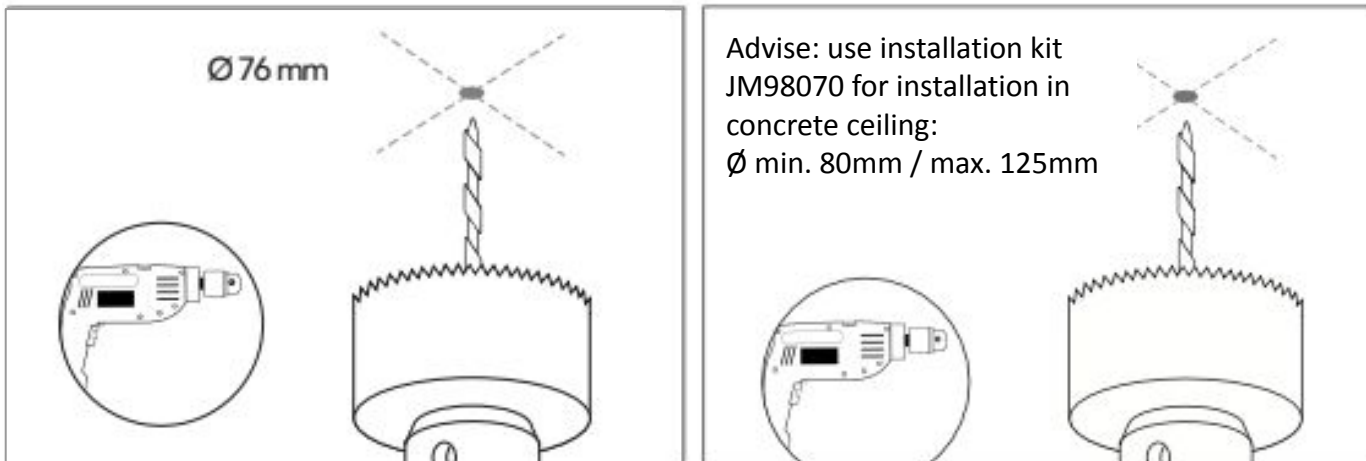

FLAVO LED RECESSED

JM1219X2

Cutout shape / size : 

Ceiling compatibility for wood / plasterboard : 75mm
 Ceiling compatibility for concrete* : 75mm
 *We advise to use installation kit JM98070 □ min. 80mm / max 125mm

Recessed depth :

125mm

Available colors :

White → code 0
 Champagne ano → code 4
 Bronze ano → code 6
 Black ano → code 8

Specifications :

Non adjustable
 AC220-240V, 50/60Hz
 1x LED 6,8W
 CRI 90
 Dim-to-warm 2700-1800K / 600lm
 Reflector 36°
 Dimmable LED power supply 350mA excl.
 Class: III

Light output (lm): 695-470lm

Weight: 0,3kg

Advised power supply:

Direct current dimmable (trailing edge-leading edge):
dim-to-warm
 TCI MICRO MD 350 (code 127040) (LxDxH 94x38x21mm)
 1 spot / 1 driver

Options :