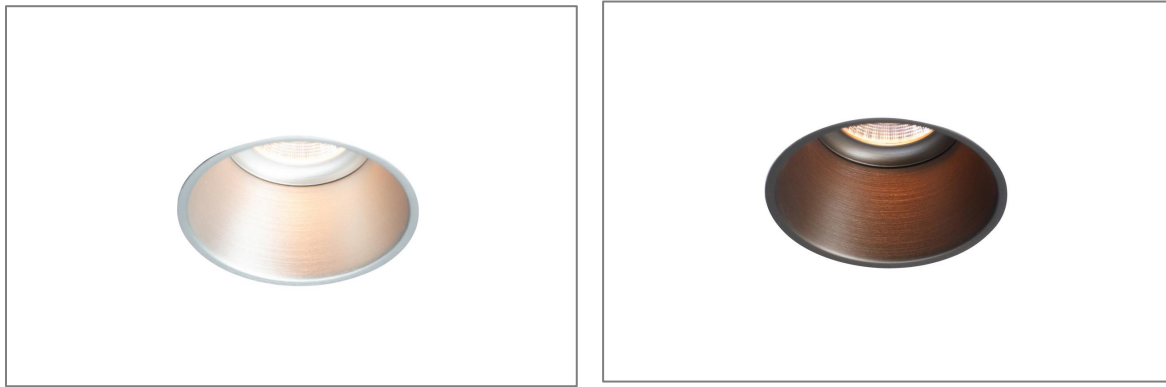

FLAVO LED RECESSED

JM1219X2

Cutout shape / size : 

Ceiling compatibility for wood / plasterboard : 75mm
 Ceiling compatibility for concrete* : 75mm
 *We advise to use installation kit JM98070 □ min. 80mm / max 125mm

Recessed depth :

125mm

Available colors :

White → code 0
 Champagne ano → code 4
 Bronze ano → code 6
 Black ano → code 8

Specifications :

Non adjustable
 AC220-240V, 50/60Hz
 1x LED 6,8W
 CRI 90
 Dim-to-warm 2700-1800K / 600lm
 Reflector 36°
 Dimmable LED power supply 350mA excl.
 Class: III

Light output (lm): 695-470lm

Weight: 0,3kg

Advised power supply:

Direct current dimmable (trailing edge-leading edge):
dim-to-warm
 TCI MICRO MD 350 (code 127040) (LxDxH 94x38x21mm)
 1 spot / 1 driver

Options :