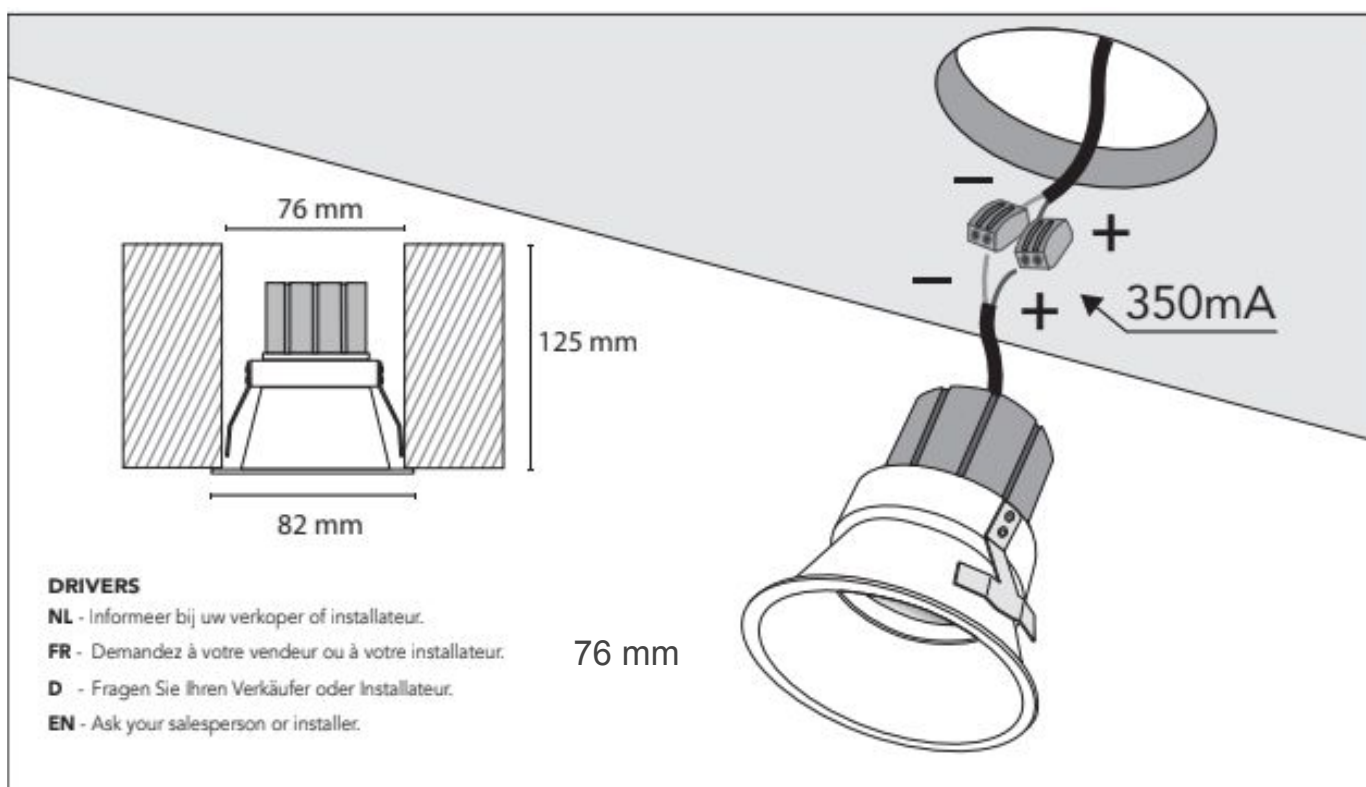

FLAVO LED RECESSED

JM1219X2

Cutout shape / size : 

Ceiling compatibility for wood / plasterboard : 75mm
 Ceiling compatibility for concrete* : 75mm
 *We advise to use installation kit JM98070 □ min. 80mm / max 125mm

Recessed depth :

125mm

Available colors :

White → code 0
 Champagne ano → code 4
 Bronze ano → code 6
 Black ano → code 8

Specifications :

Non adjustable
 AC220-240V, 50/60Hz
 1x LED 6,8W
 CRI 90
 Dim-to-warm 2700-1800K / 600lm
 Reflector 36°
 Dimmable LED power supply 350mA excl.
 Class: III

Light output (lm): 695-470lm

Weight: 0,3kg

Advised power supply:

Direct current dimmable (trailing edge-leading edge):
dim-to-warm
 TCI MICRO MD 350 (code 127040) (LxDxH 94x38x21mm)
 1 spot / 1 driver

Options :