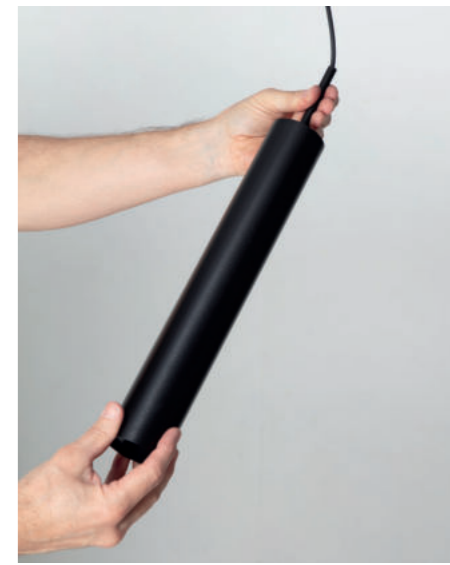

TUBB 12  
**FD62100** white

TUBB 12  
**FD62109** black

TUBB 25  
**FD62126** bronze ano

TUBB 35  
**FD62138** black ano

Clever  
easy installation

Clean  
no visible screws or pull reliefs

Convenient  
easy to adjust the length of the cable