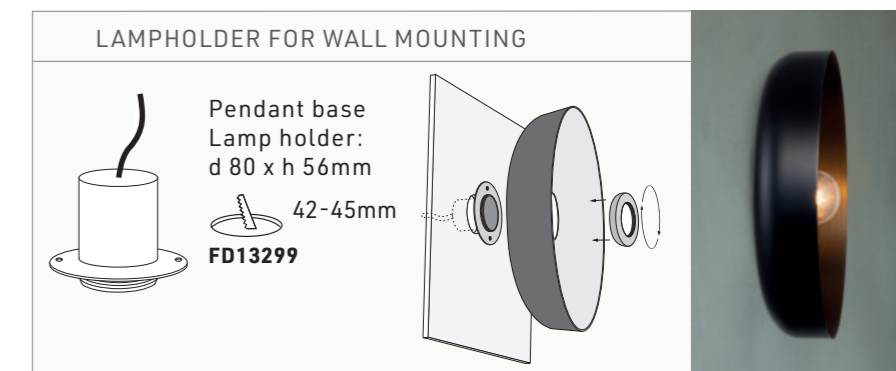

FLATT & HATT

The pendant base FD6010X can also be used without the shades FLATT or HATT. In this case order the lamp holder ring in your favorite color.

Ring for pendant base FD6010X
FA630004 champagne silver
FA630006 bronze ano
FA630008 black ano

Shades FLATT and HATT are delivered with ring included.

Clever easy installation

Clean no visible screws or pull reliefs

Convenient easy to adjust the length of the cable

PENDANT BASE *	SHADE *					
	FLATT 20	FLATT 40	FLATT 60	HATT 40	HATT 60	
E27 / 230V Ceiling: d 56 x h 120mm Lamp holder: d 45 x h 100mm Cable: l 3000mm FD60100 white FD60109 black	D 200 x h 70mm FD631200 white/white FD631294 black/champagne silver FD631296 black/bronze ano FD631298 black/black ano	D 400 x h 85mm FD631400 white/white FD631494 black/champagne silver FD631496 black/bronze ano FD631498 black/black ano	D 600 x h 95mm FD631600 white/white FD631694 black/champagne silver FD631696 black/bronze ano FD631698 black/black ano	D 400 x h 250mm FD632400 white/white FD632494 black/champagne silver FD632496 black/bronze ano FD632498 black/black ano	D 600 x h 200mm FD632694 black/champagne silver FD632696 black/bronze ano FD632698 black/black ano	

* One complete pendant FLATT or HATT = pendant base FD6010X + your favorite shade